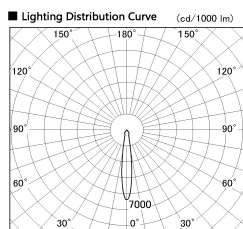

Item no. SD381-2515W9030-R

Series Name: Cledy versa R-G (UL track)
(SD381-R)

■ Direct Horizontal Illuminance SD381-2515W9030-R

Beam Angle	Vertical Illuminance (lx)
14°	63530
15°	15880
16°	7060
17°	3970
18°	2540
19°	1760
20°	1300
21°	990

Installation	Track mount
Type	Extra high-efficiency tracklight
Fixture wattage	23W
Beam angle	15deg
Color Temp.	3000K
CRI	Ra>90
Luminous	2580 lm
Body	Die-castaluminumalloy
Body finish	White
Trim finish	White
Reflector finish	N/A
IP Rate	IP20
Light source	COB module
Input Voltage	AC220~240V
Dimming Type	Non-Dimmable
Certificate	CE,CCC
Cut Hole	N/A