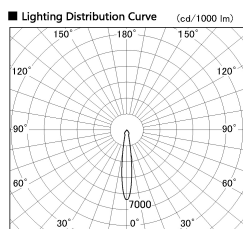

Item no. SD381-2515W9030-R

Series Name: Cledy versa R-G (UL track)
(SD381-R)

■ Direct Horizontal Illuminance SD381-2515W9030-R

φ	Illuminance Angle	Beam Angle	Vertical Illuminance (lx)		
240	14°	15°	63530		
1			15880		
480			7060		
2			3970		
730			2540		
3			1760		
980			1300		
m	1	0	1	2	990

Installation	Track mount	
Type	Extra	high-efficiency tracklight
Fixture wattage	23W	
Beam angle	15deg	
Color Temp.	3000K	
CRI	Ra>90	
Luminous	2580 lm	
Body	Die-castaluminumalloy	
Body finish	White	
Trim finish	White	
Reflector finish	N/A	
IP Rate	IP20	
Light source	COB module	
Input Voltage	AC220~240V	
Dimming Type	Non-Dimmable	
Certificate	CE,CCC	
Cut Hole	N/A	