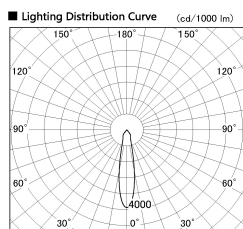

Item no. SD381-2520W9030-R

Series Name: Cledy versa R-G (UL track)
(SD381-R)

■ Direct Horizontal Illuminance SD381-2520W9030-R

Illuminance Angle	Beam Angle	Vertical Illuminance (lx)
20°	21°	43550
1		10890
2		4840
3		2720
700		1740
1050		1210
1410		890
	1	680

Installation	Track mount
Type	Extra high-efficiency tracklight
Fixture wattage	23W
Beam angle	21deg
Color Temp.	3000K
CRI	Ra>90
Luminous	2782 lm
Body	Die-castaluminumalloy
Body finish	White
Trim finish	White
Reflector finish	N/A
IP Rate	IP20
Light source	COB module
Input Voltage	AC220~240V
Dimming Type	Non-Dimmable
Certificate	CE,CCC
Cut Hole	N/A