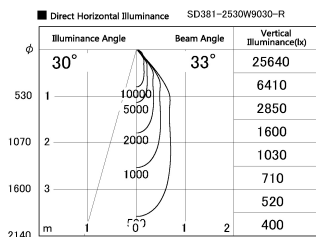

Item no. SD381-2530W9030-R

Series Name: Cledy versa R-G (UL track)
(SD381-R)

Installation	Track mount
Type	Extra high-efficiency tracklight
Fixture wattage	23W
Beam angle	33deg
Color Temp.	3000K
CRI	Ra>90
Luminous	2825 lm
Body	Die-castaluminumalloy
Body finish	White
Trim finish	White
Reflector finish	N/A
IP Rate	IP20
Light source	COB module
Input Voltage	AC220~240V
Dimming Type	Non-Dimmable
Certificate	CE,CCC
Cut Hole	N/A