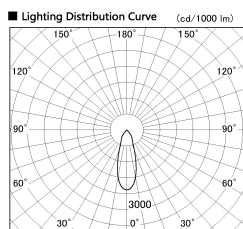

Item no. SD381-2530W9030-R

Series Name: Cledy versa R-G (UL track)
(SD381-R)

Installation	Track mount
Type	Extra high-efficiency tracklight
Fixture wattage	23W
Beam angle	33deg
Color Temp.	3000K
CRI	Ra>90
Luminous	2825 lm
Body	Die-castaluminumalloy
Body finish	White
Trim finish	White
Reflector finish	N/A
IP Rate	IP20
Light source	COB module
Input Voltage	AC220~240V
Dimming Type	Non-Dimmable
Certificate	CE,CCC
Cut Hole	N/A