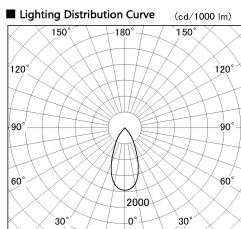

Item no. SD381-2540W9030-R

Series Name: Cledy versa R-G (UL track)
(SD381-R)

Installation	Track mount
Type	Extra high-efficiency tracklight
Fixture wattage	23W
Beam angle	45deg
Color Temp.	3000K
CRI	Ra>90
Luminous	2828 lm
Body	Die-castaluminumalloy
Body finish	White
Trim finish	White
Reflector finish	N/A
IP Rate	IP20
Light source	COB module
Input Voltage	AC220~240V
Dimming Type	Non-Dimmable
Certificate	CE,CCC
Cut Hole	N/A