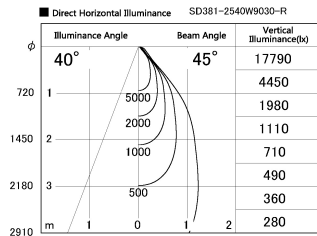

Item no. SD381-2540W9030-R

Series Name: Cledy versa R-G (UL track)
(SD381-R)

Installation	Track mount
Type	Extra high-efficiency tracklight
Fixture wattage	23W
Beam angle	45deg
Color Temp.	3000K
CRI	Ra>90
Luminous	2828 lm
Body	Die-castaluminumalloy
Body finish	White
Trim finish	White
Reflector finish	N/A
IP Rate	IP20
Light source	COB module
Input Voltage	AC220~240V
Dimming Type	Non-Dimmable
Certificate	CE,CCC
Cut Hole	N/A