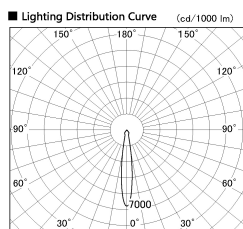

Item no. SD381-2020W9030-R

Series Name: Cledy versa R-G (UL track)  
(SD381-R)

■ Direct Horizontal Illuminance SD381-2020W9030-R

φ	Illuminance Angle	Beam Angle	Vertical Illuminance (lx)
240	14°	15°	57130
480			14280
730			6350
980			3570
			2290
			1590
			1170
			890

Installation	Track mount
Type	Extra high-efficiency tracklight
Fixture wattage	20W
Beam angle	15deg
Color Temp.	3000K
CRI	Ra>90
Luminous	2125 lm
Body	Die-cast aluminum alloy
Body finish	White
Trim finish	White
Reflector finish	N/A
IP Rate	IP20
Light source	COB module
Input Voltage	AC220~240V
Dimming Type	Non-Dimmable
Certificate	CE,CCC
Cut Hole	N/A