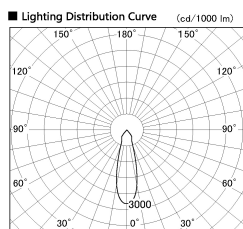

Item no. SD381-2030W9030-R

Series Name: Cledy versa R-G (UL track)
(SD381-R)

Installation	Track mount	
Type	Extra	high-efficiency tracklight
Fixture wattage	20W	
Beam angle	28deg	
Color Temp.	3000K	
CRI	Ra>90	
Luminous	2170 lm	
Body	Die-castaluminumalloy	
Body finish	White	
Trim finish	White	
Reflector finish	N/A	
IP Rate	IP20	
Light source	COB module	
Input Voltage	AC220~240V	
Dimming Type	Non-Dimmable	
Certificate	CE,CCC	
Cut Hole	N/A	