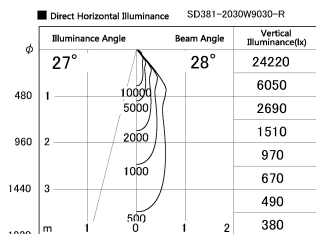

Item no. SD381-2030W9030-R

Series Name: Cledy versa R-G (UL track)
(SD381-R)

Installation	Track mount	
Type	Extra	high-efficiency tracklight
Fixture wattage	20W	
Beam angle	28deg	
Color Temp.	3000K	
CRI	Ra>90	
Luminous	2170 lm	
Body	Die-castaluminumalloy	
Body finish	White	
Trim finish	White	
Reflector finish	N/A	
IP Rate	IP20	
Light source	COB module	
Input Voltage	AC220~240V	
Dimming Type	Non-Dimmable	
Certificate	CE,CCC	
Cut Hole	N/A	