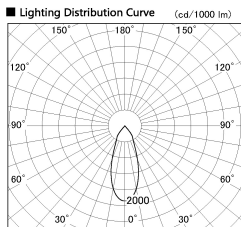

Item no. SD381-2040W9030-R

Series Name: Cledy versa R-G (UL track)
(SD381-R)

Installation	Track mount
Type	Extra high-efficiency tracklight
Fixture wattage	20W
Beam angle	39deg
Color Temp.	3000K
CRI	Ra>90
Luminous	2187 lm
Body	Die-castaluminumalloy
Body finish	White
Trim finish	White
Reflector finish	N/A
IP Rate	IP20
Light source	COB module
Input Voltage	AC220~240V
Dimming Type	Non-Dimmable
Certificate	CE,CCC
Cut Hole	N/A