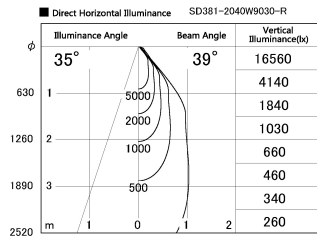

Item no. SD381-2040W9030-R

Series Name: Cledy versa R-G (UL track)
(SD381-R)

Installation	Track mount
Type	Extra high-efficiency tracklight
Fixture wattage	20W
Beam angle	39deg
Color Temp.	3000K
CRI	Ra>90
Luminous	2187 lm
Body	Die-castaluminumalloy
Body finish	White
Trim finish	White
Reflector finish	N/A
IP Rate	IP20
Light source	COB module
Input Voltage	AC220~240V
Dimming Type	Non-Dimmable
Certificate	CE,CCC
Cut Hole	N/A