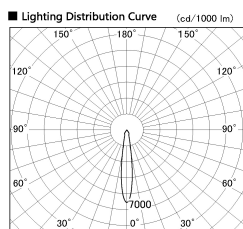

Item no. SD381-1915W9030-R

Series Name: Cledy versa R-G (UL track)
(SD381-R)

■ Direct Horizontal Illuminance SD381-1915W9030-R

φ	Illuminance Angle	Beam Angle	Vertical Illuminance (lx)
260	15°	16°	43800
10950			10950
4870			4870
2740			2740
1750			1750
1220			1220
890			890
680			680

Installation	Track mount
Type	Extra high-efficiency tracklight
Fixture wattage	18.6W
Beam angle	16deg
Color Temp.	3000K
CRI	Ra>90
Luminous	1708 lm
Body	Die-castaluminumalloy
Body finish	White
Trim finish	White
Reflector finish	N/A
IP Rate	IP20
Light source	COB module
Input Voltage	AC220~240V
Dimming Type	Non-Dimmable
Certificate	CE,CCC
Cut Hole	N/A