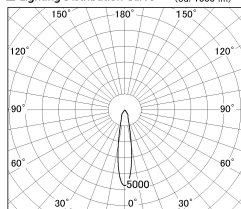

■ Lighting Distribution Curve (cd./1000 lm)

φ	Illuminance Angle	Beam Angle	Vertical Illuminance (lx)
330	19°	19°	33290
1			8320
660			3700
2			2080
1000			1330
3			920
1330			680
m	1	0	520

Installation	Track mount
Type	Extra high-efficiency tracklight
Fixture wattage	18.6W
Beam angle	19deg
Color Temp.	3000K
CRI	Ra>90
Luminous	1742 lm
Body	Die-castaluminumalloy
Body finish	White
Trim finish	White
Reflector finish	N/A
IP Rate	IP20
Light source	COB module
Input Voltage	AC220~240V
Dimming Type	Non-Dimmable
Certificate	CE,CCC
Cut Hole	N/A