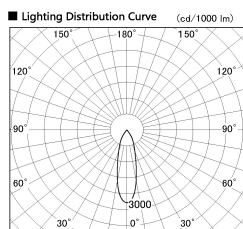

Item no. SD381-1930W9030-R

Series Name: Cledy versa R-G (UL track)
(SD381-R)

Installation	Track mount	
Type	Extra	high-efficiency tracklight
Fixture wattage	18.6W	
Beam angle	28deg	
Color Temp.	3000K	
CRI	Ra>90	
Luminous	1811 lm	
Body	Die-castaluminumalloy	
Body finish	White	
Trim finish	White	
Reflector finish	N/A	
IP Rate	IP20	
Light source	COB module	
Input Voltage	AC220~240V	
Dimming Type	Non-Dimmable	
Certificate	CE,CCC	
Cut Hole	N/A	