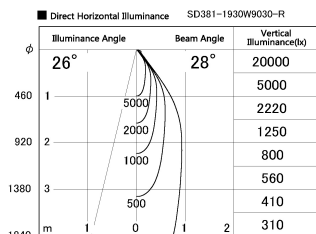

Item no. SD381-1930W9030-R

Series Name: Cledy versa R-G (UL track)
(SD381-R)

Installation	Track mount	
Type	Extra	high-efficiency tracklight
Fixture wattage	18.6W	
Beam angle	28deg	
Color Temp.	3000K	
CRI	Ra>90	
Luminous	1811 lm	
Body	Die-castaluminumalloy	
Body finish	White	
Trim finish	White	
Reflector finish	N/A	
IP Rate	IP20	
Light source	COB module	
Input Voltage	AC220~240V	
Dimming Type	Non-Dimmable	
Certificate	CE,CCC	
Cut Hole	N/A	