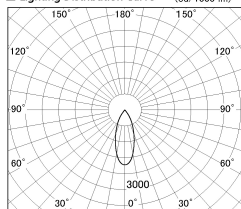

Installation	Track mount
Type	Extra high-efficiency tracklight
Fixture wattage	18.6W
Beam angle	37deg
Color Temp.	3000K
CRI	Ra>90
Luminous	1844 lm
Body	Die-castaluminumalloy
Body finish	White
Trim finish	White
Reflector finish	N/A
IP Rate	IP20
Light source	COB module
Input Voltage	AC220~240V
Dimming Type	Non-Dimmable
Certificate	CE,CCC
Cut Hole	N/A

■ Lighting Distribution Curve (cd/1000 lm)