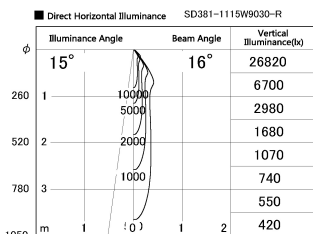

Item no. SD381-1115W9030-R

Series Name: Cledy versa R-G (UL track)  
(SD381-R)

Installation	Track mount
Type	Extra high-efficiency tracklight
Fixture wattage	10.5W
Beam angle	16deg
Color Temp.	3000K
CRI	Ra>90
Luminous	1033 lm
Body	Die-castaluminumalloy
Body finish	White
Trim finish	White
Reflector finish	N/A
IP Rate	IP20
Light source	COB module
Input Voltage	AC220~240V
Dimming Type	Non-Dimmable
Certificate	CE,CCC
Cut Hole	N/A