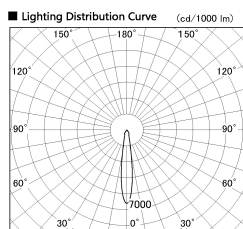

Item no. SD381-1115W9030-R

Series Name: Cledy versa R-G (UL track)  
(SD381-R)

Installation	Track mount
Type	Extra high-efficiency tracklight
Fixture wattage	10.5W
Beam angle	16deg
Color Temp.	3000K
CRI	Ra>90
Luminous	1033 lm
Body	Die-castaluminumalloy
Body finish	White
Trim finish	White
Reflector finish	N/A
IP Rate	IP20
Light source	COB module
Input Voltage	AC220~240V
Dimming Type	Non-Dimmable
Certificate	CE,CCC
Cut Hole	N/A