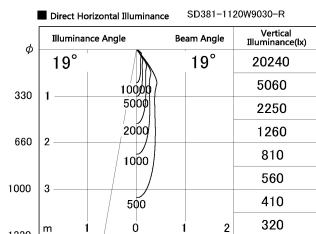

Item no. SD381-1120W9030-R

Series Name: Cledy versa R-G (UL track)
(SD381-R)

Installation	Track mount
Type	Extra high-efficiency tracklight
Fixture wattage	10.5W
Beam angle	19deg
Color Temp.	3000K
CRI	Ra>90
Luminous	1059 lm
Body	Die-cast aluminum alloy
Body finish	White
Trim finish	White
Reflector finish	N/A
IP Rate	IP20
Light source	COB module
Input Voltage	AC220~240V
Dimming Type	Non-Dimmable
Certificate	CE,CCC
Cut Hole	N/A