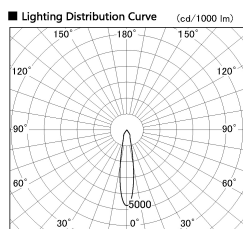

Item no. SD381-1120W9030-R

Series Name: Cledy versa R-G (UL track)
(SD381-R)

Installation	Track mount
Type	Extra high-efficiency tracklight
Fixture wattage	10.5W
Beam angle	19deg
Color Temp.	3000K
CRI	Ra>90
Luminous	1059 lm
Body	Die-cast aluminum alloy
Body finish	White
Trim finish	White
Reflector finish	N/A
IP Rate	IP20
Light source	COB module
Input Voltage	AC220~240V
Dimming Type	Non-Dimmable
Certificate	CE,CCC
Cut Hole	N/A