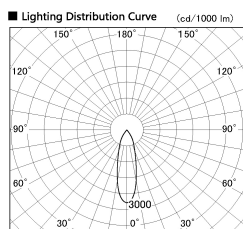

Item no. SD381-1130W9030-R

Series Name: Cledy versa R-G (UL track)
(SD381-R)

Installation	Track mount
Type	Extra high-efficiency tracklight
Fixture wattage	10.5W
Beam angle	28deg
Color Temp.	3000K
CRI	Ra>90
Luminous	1095 lm
Body	Die-castaluminumalloy
Body finish	White
Trim finish	White
Reflector finish	N/A
IP Rate	IP20
Light source	COB module
Input Voltage	AC220~240V
Dimming Type	Non-Dimmable
Certificate	CE,CCC
Cut Hole	N/A