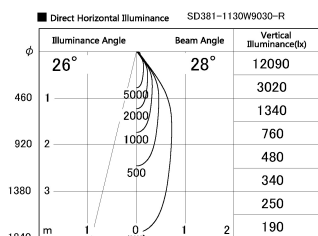

Item no. SD381-1130W9030-R

Series Name: Cledy versa R-G (UL track)
(SD381-R)

Installation	Track mount
Type	Extra high-efficiency tracklight
Fixture wattage	10.5W
Beam angle	28deg
Color Temp.	3000K
CRI	Ra>90
Luminous	1095 lm
Body	Die-castaluminumalloy
Body finish	White
Trim finish	White
Reflector finish	N/A
IP Rate	IP20
Light source	COB module
Input Voltage	AC220~240V
Dimming Type	Non-Dimmable
Certificate	CE,CCC
Cut Hole	N/A