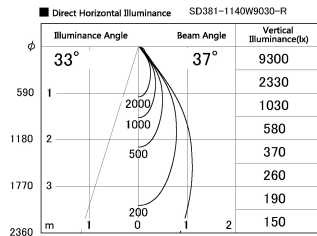

Item no. SD381-1140W9030-R

Series Name: Cledy versa R-G (UL track)  
(SD381-R)

|                  |                                  |
|------------------|----------------------------------|
| Installation     | Track mount                      |
| Type             | Extra high-efficiency tracklight |
| Fixture wattage  | 10.5W                            |
| Beam angle       | 37deg                            |
| Color Temp.      | 3000K                            |
| CRI              | Ra>90                            |
| Luminous         | 1118 lm                          |
| Body             | Die-castaluminumalloy            |
| Body finish      | White                            |
| Trim finish      | White                            |
| Reflector finish | N/A                              |
| IP Rate          | IP20                             |
| Light source     | COB module                       |
| Input Voltage    | AC220~240V                       |
| Dimming Type     | Non-Dimmable                     |
| Certificate      | CE,CCC                           |
| Cut Hole         | N/A                              |