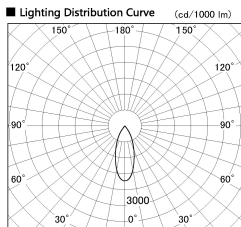

Item no. SD381-1140W9030-R

Series Name: Cledy versa R-G (UL track)  
(SD381-R)

|                  |                                  |
|------------------|----------------------------------|
| Installation     | Track mount                      |
| Type             | Extra high-efficiency tracklight |
| Fixture wattage  | 10.5W                            |
| Beam angle       | 37deg                            |
| Color Temp.      | 3000K                            |
| CRI              | Ra>90                            |
| Luminous         | 1118 lm                          |
| Body             | Die-castaluminumalloy            |
| Body finish      | White                            |
| Trim finish      | White                            |
| Reflector finish | N/A                              |
| IP Rate          | IP20                             |
| Light source     | COB module                       |
| Input Voltage    | AC220~240V                       |
| Dimming Type     | Non-Dimmable                     |
| Certificate      | CE,CCC                           |
| Cut Hole         | N/A                              |