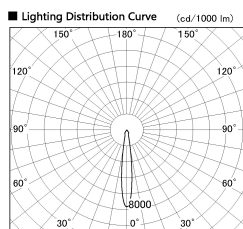

Item no. SD381-0815W9030-R

Series Name: Cledy versa R-G (UL track)
(SD381-R)

■ Direct Horizontal Illuminance SD381-0815W9030-R

φ	Illuminance Angle	Beam Angle	Vertical Illuminance (lx)
220	13°	14°	22900
1			5720
			2540
450			1430
2			920
680			640
3			470
910			360
m	1	1	2

Installation	Track mount
Type	Extra high-efficiency tracklight
Fixture wattage	7.5W
Beam angle	16deg
Color Temp.	3000K
CRI	Ra>90
Luminous	738 lm
Body	Die-cast aluminum alloy
Body finish	White
Trim finish	White
Reflector finish	N/A
IP Rate	IP20
Light source	COB module
Input Voltage	AC220~240V
Dimming Type	Non-Dimmable
Certificate	CE,CCC
Cut Hole	N/A