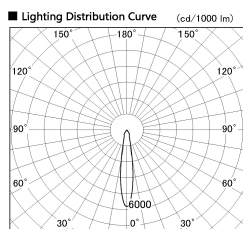

Item no. SD381-0820W9030-R

Series Name: Cledy versa R-G (UL track)
(SD381-R)

| | |
|------------------|----------------------------------|
| Installation | Track mount |
| Type | Extra high-efficiency tracklight |
| Fixture wattage | 7.5W |
| Beam angle | 20deg |
| Color Temp. | 3000K |
| CRI | Ra>90 |
| Luminous | 768 lm |
| Body | Die-castaluminumalloy |
| Body finish | White |
| Trim finish | White |
| Reflector finish | N/A |
| IP Rate | IP20 |
| Light source | COB module |
| Input Voltage | AC220~240V |
| Dimming Type | Non-Dimmable |
| Certificate | CE,CCC |
| Cut Hole | N/A |