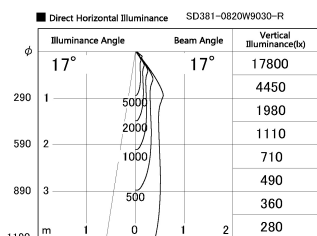

Item no. SD381-0820W9030-R

Series Name: Cledy versa R-G (UL track)
(SD381-R)

| | |
|------------------|----------------------------------|
| Installation | Track mount |
| Type | Extra high-efficiency tracklight |
| Fixture wattage | 7.5W |
| Beam angle | 20deg |
| Color Temp. | 3000K |
| CRI | Ra>90 |
| Luminous | 768 lm |
| Body | Die-castaluminumalloy |
| Body finish | White |
| Trim finish | White |
| Reflector finish | N/A |
| IP Rate | IP20 |
| Light source | COB module |
| Input Voltage | AC220~240V |
| Dimming Type | Non-Dimmable |
| Certificate | CE,CCC |
| Cut Hole | N/A |