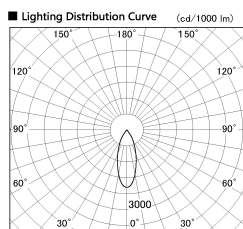

Item no. SD381-0840W9030-R

Series Name: Cledy versa R-G (UL track)
(SD381-R)

Installation	Track mount
Type	Extra high-efficiency tracklight
Fixture wattage	7.5W
Beam angle	38deg
Color Temp.	3000K
CRI	Ra>90
Luminous	816 lm
Body	Die-castaluminumalloy
Body finish	White
Trim finish	White
Reflector finish	N/A
IP Rate	IP20
Light source	COB module
Input Voltage	AC220~240V
Dimming Type	Non-Dimmable
Certificate	CE,CCC
Cut Hole	N/A