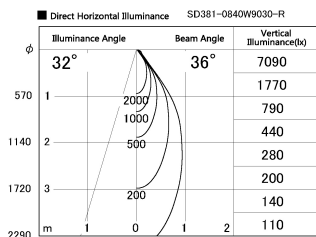

Item no. SD381-0840W9030-R

Series Name: Cledy versa R-G (UL track)
(SD381-R)

Installation	Track mount
Type	Extra high-efficiency tracklight
Fixture wattage	7.5W
Beam angle	38deg
Color Temp.	3000K
CRI	Ra>90
Luminous	816 lm
Body	Die-castaluminumalloy
Body finish	White
Trim finish	White
Reflector finish	N/A
IP Rate	IP20
Light source	COB module
Input Voltage	AC220~240V
Dimming Type	Non-Dimmable
Certificate	CE,CCC
Cut Hole	N/A