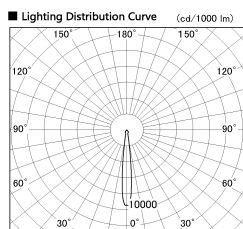

Item no. SD381-3515W9035-R

Series Name: Cledy versa R-G (UL track)
(SD381-R)

■ Direct Horizontal Illuminance SD381-3515W9035-R

φ	Illuminance Angle	Beam Angle	Vertical Illuminance (lx)	
190	11°	12°	147760	
1			36940	
			16420	
380			9240	
2			5910	
570			4100	
3			3020	
770			2310	
m	1	0	1	2

Installation	Track mount	
Type	Extra	high-efficiency tracklight
Fixture wattage	36W	
Beam angle	12deg	
Color Temp.	3500K	
CRI	Ra>90	
Luminous	3909 lm	
Body	Die-castaluminumalloy	
Body finish	White	
Trim finish	White	
Reflector finish	N/A	
IP Rate	IP20	
Light source	COB module	
Input Voltage	AC220~240V	
Dimming Type	Non-Dimmable	
Certificate	CE,CCC	
Cut Hole	N/A	