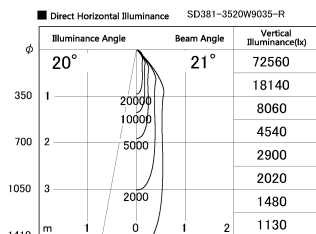

Item no. SD381-3520W9035-R

Series Name: Cledy versa R-G (UL track)
(SD381-R)

Installation	Track mount
Type	Extra high-efficiency tracklight
Fixture wattage	36W
Beam angle	21deg
Color Temp.	3500K
CRI	Ra>90
Luminous	4214 lm
Body	Die-castaluminumalloy
Body finish	White
Trim finish	White
Reflector finish	N/A
IP Rate	IP20
Light source	COB module
Input Voltage	AC220~240V
Dimming Type	Non-Dimmable
Certificate	CE,CCC
Cut Hole	N/A