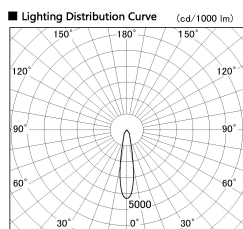

Item no. SD381-3520W9035-R

Series Name: Cledy versa R-G (UL track)
(SD381-R)

Installation	Track mount
Type	Extra high-efficiency tracklight
Fixture wattage	36W
Beam angle	21deg
Color Temp.	3500K
CRI	Ra>90
Luminous	4214 lm
Body	Die-castaluminumalloy
Body finish	White
Trim finish	White
Reflector finish	N/A
IP Rate	IP20
Light source	COB module
Input Voltage	AC220~240V
Dimming Type	Non-Dimmable
Certificate	CE,CCC
Cut Hole	N/A