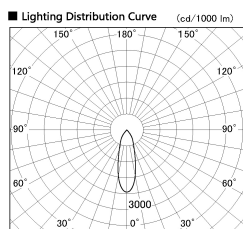

Item no. SD381-3530W9035-R

Series Name: Cledy versa R-G (UL track)
(SD381-R)

Installation	Track mount
Type	Extra high-efficiency tracklight
Fixture wattage	36W
Beam angle	30deg
Color Temp.	3500K
CRI	Ra>90
Luminous	4229 lm
Body	Die-cast aluminum alloy
Body finish	White
Trim finish	White
Reflector finish	N/A
IP Rate	IP20
Light source	COB module
Input Voltage	AC220~240V
Dimming Type	Non-Dimmable
Certificate	CE,CCC
Cut Hole	N/A