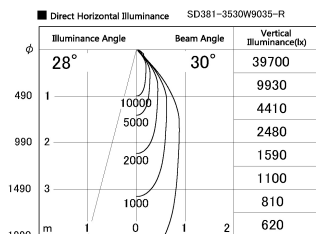

Item no. SD381-3530W9035-R

Series Name: Cledy versa R-G (UL track)
(SD381-R)

Installation	Track mount
Type	Extra high-efficiency tracklight
Fixture wattage	36W
Beam angle	30deg
Color Temp.	3500K
CRI	Ra>90
Luminous	4229 lm
Body	Die-cast aluminum alloy
Body finish	White
Trim finish	White
Reflector finish	N/A
IP Rate	IP20
Light source	COB module
Input Voltage	AC220~240V
Dimming Type	Non-Dimmable
Certificate	CE,CCC
Cut Hole	N/A