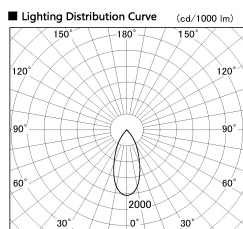

Item no. SD381-3540W9035-R

Series Name: Cledy versa R-G (UL track)
(SD381-R)

Installation	Track mount
Type	Extra high-efficiency tracklight
Fixture wattage	36W
Beam angle	43deg
Color Temp.	3500K
CRI	Ra>90
Luminous	4225 lm
Body	Die-castaluminumalloy
Body finish	White
Trim finish	White
Reflector finish	N/A
IP Rate	IP20
Light source	COB module
Input Voltage	AC220~240V
Dimming Type	Non-Dimmable
Certificate	CE,CCC
Cut Hole	N/A