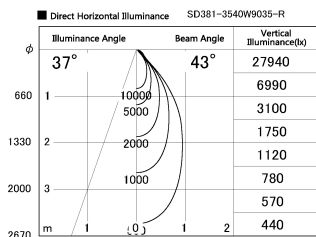

Item no. SD381-3540W9035-R

Series Name: Cledy versa R-G (UL track)
(SD381-R)

Installation	Track mount
Type	Extra high-efficiency tracklight
Fixture wattage	36W
Beam angle	43deg
Color Temp.	3500K
CRI	Ra>90
Luminous	4225 lm
Body	Die-castaluminumalloy
Body finish	White
Trim finish	White
Reflector finish	N/A
IP Rate	IP20
Light source	COB module
Input Voltage	AC220~240V
Dimming Type	Non-Dimmable
Certificate	CE,CCC
Cut Hole	N/A