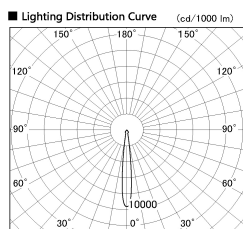

Item no. SD381-2815W9035-R

Series Name: Cledy versa R-G (UL track)
(SD381-R)

■ Direct Horizontal Illuminance SD381-2815W9035-R

φ	Illuminance Angle	Beam Angle	Vertical Illuminance (lx)
190	11°	12°	122240
1			30560
			20000
			10000
380			5000
2			13580
			7640
570			4890
3			3400
			2490
770			1910

Installation	Track mount
Type	Extra high-efficiency tracklight
Fixture wattage	28W
Beam angle	12deg
Color Temp.	3500K
CRI	Ra>90
Luminous	3158 lm
Body	Die-castaluminumalloy
Body finish	White
Trim finish	White
Reflector finish	N/A
IP Rate	IP20
Light source	COB module
Input Voltage	AC220~240V
Dimming Type	Non-Dimmable
Certificate	CE,CCC
Cut Hole	N/A