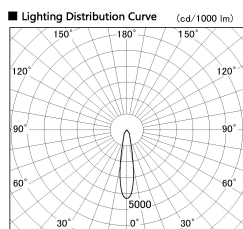

Item no. SD381-2820W9035-R

Series Name: Cledy versa R-G (UL track)  
(SD381-R)

Installation	Track mount
Type	Extra high-efficiency tracklight
Fixture wattage	28W
Beam angle	21deg
Color Temp.	3500K
CRI	Ra>90
Luminous	3404 lm
Body	Die-castaluminumalloy
Body finish	White
Trim finish	White
Reflector finish	N/A
IP Rate	IP20
Light source	COB module
Input Voltage	AC220~240V
Dimming Type	Non-Dimmable
Certificate	CE,CCC
Cut Hole	N/A