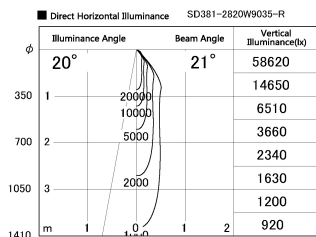

Item no. SD381-2820W9035-R

Series Name: Cledy versa R-G (UL track)  
(SD381-R)

Installation	Track mount
Type	Extra high-efficiency tracklight
Fixture wattage	28W
Beam angle	21deg
Color Temp.	3500K
CRI	Ra>90
Luminous	3404 lm
Body	Die-castaluminumalloy
Body finish	White
Trim finish	White
Reflector finish	N/A
IP Rate	IP20
Light source	COB module
Input Voltage	AC220~240V
Dimming Type	Non-Dimmable
Certificate	CE,CCC
Cut Hole	N/A