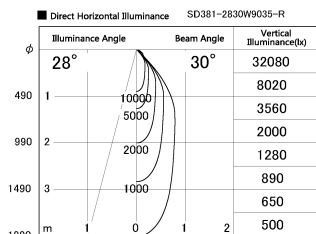

Item no. SD381-2830W9035-R

Series Name: Cledy versa R-G (UL track)  
(SD381-R)

Installation	Track mount
Type	Extra high-efficiency tracklight
Fixture wattage	28W
Beam angle	30deg
Color Temp.	3500K
CRI	Ra>90
Luminous	3417 lm
Body	Die-castaluminumalloy
Body finish	White
Trim finish	White
Reflector finish	N/A
IP Rate	IP20
Light source	COB module
Input Voltage	AC220~240V
Dimming Type	Non-Dimmable
Certificate	CE,CCC
Cut Hole	N/A