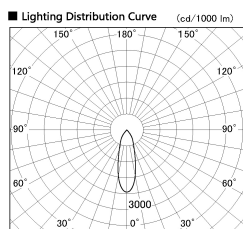

Item no. SD381-2830W9035-R

Series Name: Cledy versa R-G (UL track)  
(SD381-R)

Installation	Track mount
Type	Extra high-efficiency tracklight
Fixture wattage	28W
Beam angle	30deg
Color Temp.	3500K
CRI	Ra>90
Luminous	3417 lm
Body	Die-castaluminumalloy
Body finish	White
Trim finish	White
Reflector finish	N/A
IP Rate	IP20
Light source	COB module
Input Voltage	AC220~240V
Dimming Type	Non-Dimmable
Certificate	CE,CCC
Cut Hole	N/A