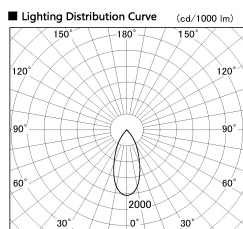

Item no. SD381-2840W9035-R

Series Name: Cledy versa R-G (UL track)
(SD381-R)

| | |
|------------------|----------------------------------|
| Installation | Track mount |
| Type | Extra high-efficiency tracklight |
| Fixture wattage | 28W |
| Beam angle | 43deg |
| Color Temp. | 3500K |
| CRI | Ra>90 |
| Luminous | 3414 lm |
| Body | Die-castaluminumalloy |
| Body finish | White |
| Trim finish | White |
| Reflector finish | N/A |
| IP Rate | IP20 |
| Light source | COB module |
| Input Voltage | AC220~240V |
| Dimming Type | Non-Dimmable |
| Certificate | CE,CCC |
| Cut Hole | N/A |