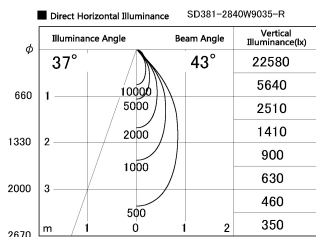

Item no. SD381-2840W9035-R

Series Name: Cledy versa R-G (UL track)
(SD381-R)

| | |
|------------------|----------------------------------|
| Installation | Track mount |
| Type | Extra high-efficiency tracklight |
| Fixture wattage | 28W |
| Beam angle | 43deg |
| Color Temp. | 3500K |
| CRI | Ra>90 |
| Luminous | 3414 lm |
| Body | Die-castaluminumalloy |
| Body finish | White |
| Trim finish | White |
| Reflector finish | N/A |
| IP Rate | IP20 |
| Light source | COB module |
| Input Voltage | AC220~240V |
| Dimming Type | Non-Dimmable |
| Certificate | CE,CCC |
| Cut Hole | N/A |