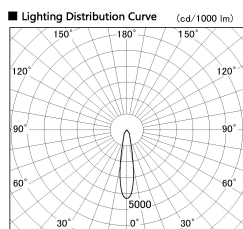

Item no. SD381-2620W9035-R

Series Name: Cledy versa R-G (UL track)
(SD381-R)

■ Direct Horizontal Illuminance SD381-2620W9035-R

Illuminance Angle	Beam Angle	Vertical Illuminance (lx)
20°	21°	51130
		12780
		5680
		3200
		2050
		1420
		1040
		800

Installation	Track mount
Type	Extra high-efficiency tracklight
Fixture wattage	23W
Beam angle	21deg
Color Temp.	3500K
CRI	Ra>90
Luminous	2969 lm
Body	Die-castaluminumalloy
Body finish	White
Trim finish	White
Reflector finish	N/A
IP Rate	IP20
Light source	COB module
Input Voltage	AC220~240V
Dimming Type	Non-Dimmable
Certificate	CE,CCC
Cut Hole	N/A