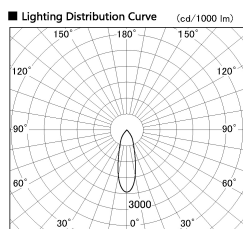

Item no. SD381-2630W9035-R

Series Name: Cledy versa R-G (UL track)  
(SD381-R)

Installation	Track mount
Type	Extra high-efficiency tracklight
Fixture wattage	23W
Beam angle	30deg
Color Temp.	3500K
CRI	Ra>90
Luminous	2978 lm
Body	Die-castaluminumalloy
Body finish	White
Trim finish	White
Reflector finish	N/A
IP Rate	IP20
Light source	COB module
Input Voltage	AC220~240V
Dimming Type	Non-Dimmable
Certificate	CE,CCC
Cut Hole	N/A