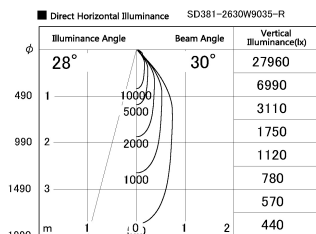

Item no. SD381-2630W9035-R

Series Name: Cledy versa R-G (UL track)  
(SD381-R)

Installation	Track mount
Type	Extra high-efficiency tracklight
Fixture wattage	23W
Beam angle	30deg
Color Temp.	3500K
CRI	Ra>90
Luminous	2978 lm
Body	Die-castaluminumalloy
Body finish	White
Trim finish	White
Reflector finish	N/A
IP Rate	IP20
Light source	COB module
Input Voltage	AC220~240V
Dimming Type	Non-Dimmable
Certificate	CE,CCC
Cut Hole	N/A