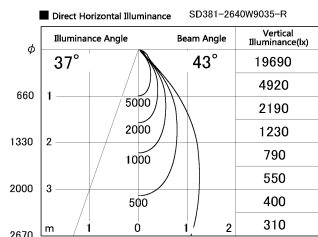

Item no. SD381-2640W9035-R

Series Name: Cledy versa R-G (UL track)
(SD381-R)

Installation	Track mount
Type	Extra high-efficiency tracklight
Fixture wattage	23W
Beam angle	43deg
Color Temp.	3500K
CRI	Ra>90
Luminous	2977 lm
Body	Die-castaluminumalloy
Body finish	White
Trim finish	White
Reflector finish	N/A
IP Rate	IP20
Light source	COB module
Input Voltage	AC220~240V
Dimming Type	Non-Dimmable
Certificate	CE,CCC
Cut Hole	N/A