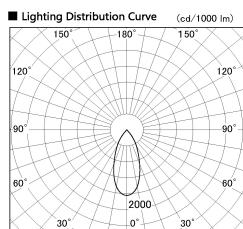

Item no. SD381-2640W9035-R

Series Name: Cledy versa R-G (UL track)
(SD381-R)

Installation	Track mount
Type	Extra high-efficiency tracklight
Fixture wattage	23W
Beam angle	43deg
Color Temp.	3500K
CRI	Ra>90
Luminous	2977 lm
Body	Die-castaluminumalloy
Body finish	White
Trim finish	White
Reflector finish	N/A
IP Rate	IP20
Light source	COB module
Input Voltage	AC220~240V
Dimming Type	Non-Dimmable
Certificate	CE,CCC
Cut Hole	N/A