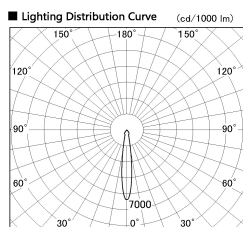

Item no. SD381-2515W9035-R

Series Name: Cledy versa R-G (UL track)
(SD381-R)

■ Direct Horizontal Illuminance SD381-2515W9035-R

φ	Illuminance Angle	Beam Angle	Vertical Illuminance (lx)
240	14°	15°	62890
480			15720
730			6990
980			3930
			2520
			1750
			1280
			980

Installation	Track mount
Type	Extra high-efficiency tracklight
Fixture wattage	23W
Beam angle	15deg
Color Temp.	3500K
CRI	Ra>90
Luminous	2554 lm
Body	Die-cast aluminum alloy
Body finish	White
Trim finish	White
Reflector finish	N/A
IP Rate	IP20
Light source	COB module
Input Voltage	AC220~240V
Dimming Type	Non-Dimmable
Certificate	CE,CCC
Cut Hole	N/A