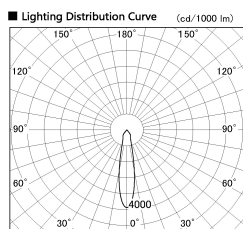

Item no. SD381-2520W9035-R

Series Name: Cledy versa R-G (UL track)  
(SD381-R)

■ Direct Horizontal Illuminance SD381-2520W9035-R

φ	Illuminance Angle	Beam Angle	Vertical Illuminance (lx)
350	20°	21°	43110
700			10780
1050			4790
1410			2690
			1720
			1200
			880
			670

Installation	Track mount
Type	Extra high-efficiency tracklight
Fixture wattage	23W
Beam angle	21deg
Color Temp.	3500K
CRI	Ra>90
Luminous	2754 lm
Body	Die-castaluminumalloy
Body finish	White
Trim finish	White
Reflector finish	N/A
IP Rate	IP20
Light source	COB module
Input Voltage	AC220~240V
Dimming Type	Non-Dimmable
Certificate	CE,CCC
Cut Hole	N/A