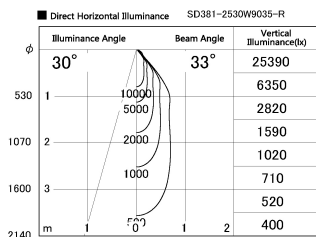

Item no. SD381-2530W9035-R

Series Name: Cledy versa R-G (UL track)
(SD381-R)

Installation	Track mount
Type	Extra high-efficiency tracklight
Fixture wattage	23W
Beam angle	33deg
Color Temp.	3500K
CRI	Ra>90
Luminous	2797 lm
Body	Die-castaluminumalloy
Body finish	White
Trim finish	White
Reflector finish	N/A
IP Rate	IP20
Light source	COB module
Input Voltage	AC220~240V
Dimming Type	Non-Dimmable
Certificate	CE,CCC
Cut Hole	N/A