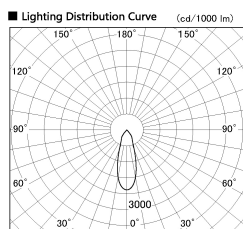

Item no. SD381-2530W9035-R

Series Name: Cledy versa R-G (UL track)
(SD381-R)

Installation	Track mount
Type	Extra high-efficiency tracklight
Fixture wattage	23W
Beam angle	33deg
Color Temp.	3500K
CRI	Ra>90
Luminous	2797 lm
Body	Die-castaluminumalloy
Body finish	White
Trim finish	White
Reflector finish	N/A
IP Rate	IP20
Light source	COB module
Input Voltage	AC220~240V
Dimming Type	Non-Dimmable
Certificate	CE,CCC
Cut Hole	N/A