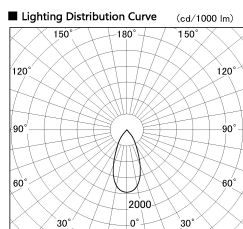

Item no. SD381-2540W9035-R

Series Name: Cledy versa R-G (UL track)
(SD381-R)

Installation	Track mount
Type	Extra high-efficiency tracklight
Fixture wattage	23W
Beam angle	45deg
Color Temp.	3500K
CRI	Ra>90
Luminous	2800 lm
Body	Die-castaluminumalloy
Body finish	White
Trim finish	White
Reflector finish	N/A
IP Rate	IP20
Light source	COB module
Input Voltage	AC220~240V
Dimming Type	Non-Dimmable
Certificate	CE,CCC
Cut Hole	N/A