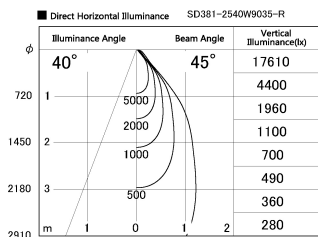

Item no. SD381-2540W9035-R

Series Name: Cledy versa R-G (UL track)
(SD381-R)

Installation	Track mount
Type	Extra high-efficiency tracklight
Fixture wattage	23W
Beam angle	45deg
Color Temp.	3500K
CRI	Ra>90
Luminous	2800 lm
Body	Die-castaluminumalloy
Body finish	White
Trim finish	White
Reflector finish	N/A
IP Rate	IP20
Light source	COB module
Input Voltage	AC220~240V
Dimming Type	Non-Dimmable
Certificate	CE,CCC
Cut Hole	N/A