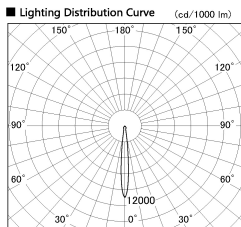

Item no. SD381-2015W9035-R

Series Name: Cledy versa R-G (UL track)
(SD381-R)

■ Direct Horizontal Illuminance SD381-2015W9035-R

φ	Illuminance Angle	Beam Angle	Vertical Illuminance (lx)
170	10°	11°	85840
170			21460
340	20000		9540
340	10000		5360
520	5000		3430
520			2380
690	2000		1750
690			1340

Installation	Track mount
Type	Extra high-efficiency tracklight
Fixture wattage	20W
Beam angle	11deg
Color Temp.	3500K
CRI	Ra>90
Luminous	1981 lm
Body	Die-castaluminumalloy
Body finish	White
Trim finish	White
Reflector finish	N/A
IP Rate	IP20
Light source	COB module
Input Voltage	AC220~240V
Dimming Type	Non-Dimmable
Certificate	CE,CCC
Cut Hole	N/A