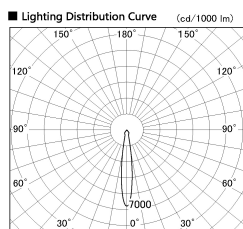

Item no. SD381-2020W9035-R

Series Name: Cledy versa R-G (UL track)
(SD381-R)

■ Direct Horizontal Illuminance SD381-2020W9035-R

φ	Illuminance Angle	Beam Angle	Vertical Illuminance (lx)
240	14°	15°	56570
1			14140
			6290
			3540
480	2		2260
			1570
730	3		1150
			880
980	m	1, 2	

Installation	Track mount
Type	Extra high-efficiency tracklight
Fixture wattage	20W
Beam angle	15deg
Color Temp.	3500K
CRI	Ra>90
Luminous	2104 lm
Body	Die-castaluminumalloy
Body finish	White
Trim finish	White
Reflector finish	N/A
IP Rate	IP20
Light source	COB module
Input Voltage	AC220~240V
Dimming Type	Non-Dimmable
Certificate	CE,CCC
Cut Hole	N/A