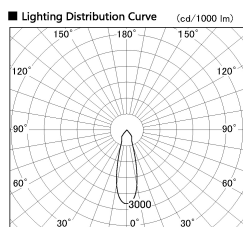

Item no. SD381-2030W9035-R

Series Name: Cledy versa R-G (UL track)
(SD381-R)

Installation	Track mount
Type	Extra high-efficiency tracklight
Fixture wattage	20W
Beam angle	28deg
Color Temp.	3500K
CRI	Ra>90
Luminous	2148 lm
Body	Die-castaluminumalloy
Body finish	White
Trim finish	White
Reflector finish	N/A
IP Rate	IP20
Light source	COB module
Input Voltage	AC220~240V
Dimming Type	Non-Dimmable
Certificate	CE,CCC
Cut Hole	N/A