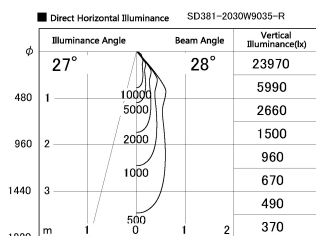

Item no. SD381-2030W9035-R

Series Name: Cledy versa R-G (UL track)
(SD381-R)

Installation	Track mount
Type	Extra high-efficiency tracklight
Fixture wattage	20W
Beam angle	28deg
Color Temp.	3500K
CRI	Ra>90
Luminous	2148 lm
Body	Die-castaluminumalloy
Body finish	White
Trim finish	White
Reflector finish	N/A
IP Rate	IP20
Light source	COB module
Input Voltage	AC220~240V
Dimming Type	Non-Dimmable
Certificate	CE,CCC
Cut Hole	N/A