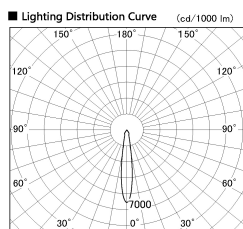

Item no. SD381-1915W9035-R

Series Name: Cledy versa R-G (UL track)  
(SD381-R)

■ Direct Horizontal Illuminance SD381-1915W9035-R

φ	Illuminance Angle	Beam Angle	Vertical Illuminance (lx)
1	15°	16°	43370
260			10840
			4820
520			2710
			1730
780			1200
			890
1050			680

Installation	Track mount
Type	Extra high-efficiency tracklight
Fixture wattage	18.6W
Beam angle	16deg
Color Temp.	3500K
CRI	Ra>90
Luminous	1691 lm
Body	Die-castaluminumalloy
Body finish	White
Trim finish	White
Reflector finish	N/A
IP Rate	IP20
Light source	COB module
Input Voltage	AC220~240V
Dimming Type	Non-Dimmable
Certificate	CE,CCC
Cut Hole	N/A