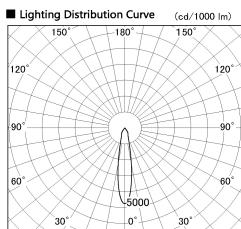

Item no. SD381-1920W9035-R

Series Name: Cledy versa R-G (UL track)  
(SD381-R)

Installation	Track mount
Type	Extra high-efficiency tracklight
Fixture wattage	18.6W
Beam angle	19deg
Color Temp.	3500K
CRI	Ra>90
Luminous	1725 lm
Body	Die-castaluminumalloy
Body finish	White
Trim finish	White
Reflector finish	N/A
IP Rate	IP20
Light source	COB module
Input Voltage	AC220~240V
Dimming Type	Non-Dimmable
Certificate	CE,CCC
Cut Hole	N/A