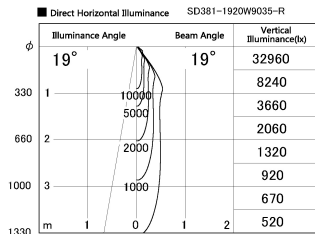

Item no. SD381-1920W9035-R

Series Name: Cledy versa R-G (UL track)  
(SD381-R)

Installation	Track mount
Type	Extra high-efficiency tracklight
Fixture wattage	18.6W
Beam angle	19deg
Color Temp.	3500K
CRI	Ra>90
Luminous	1725 lm
Body	Die-castaluminumalloy
Body finish	White
Trim finish	White
Reflector finish	N/A
IP Rate	IP20
Light source	COB module
Input Voltage	AC220~240V
Dimming Type	Non-Dimmable
Certificate	CE,CCC
Cut Hole	N/A