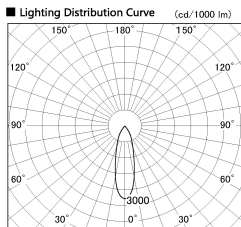

Item no. SD381-1930W9035-R

Series Name: Cledy versa R-G (UL track)
(SD381-R)

Installation	Track mount
Type	Extra high-efficiency tracklight
Fixture wattage	18.6W
Beam angle	28deg
Color Temp.	3500K
CRI	Ra>90
Luminous	1793 lm
Body	Die-cast aluminum alloy
Body finish	White
Trim finish	White
Reflector finish	N/A
IP Rate	IP20
Light source	COB module
Input Voltage	AC220~240V
Dimming Type	Non-Dimmable
Certificate	CE,CCC
Cut Hole	N/A