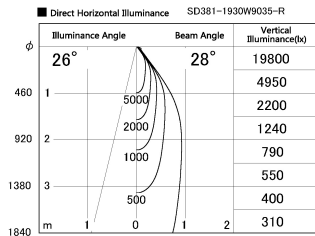

Item no. SD381-1930W9035-R

Series Name: Cledy versa R-G (UL track)
(SD381-R)

Installation	Track mount
Type	Extra high-efficiency tracklight
Fixture wattage	18.6W
Beam angle	28deg
Color Temp.	3500K
CRI	Ra>90
Luminous	1793 lm
Body	Die-cast aluminum alloy
Body finish	White
Trim finish	White
Reflector finish	N/A
IP Rate	IP20
Light source	COB module
Input Voltage	AC220~240V
Dimming Type	Non-Dimmable
Certificate	CE,CCC
Cut Hole	N/A