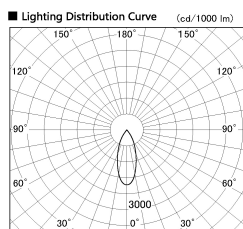

Item no. SD381-1940W9035-R

Series Name: Cledy versa R-G (UL track)
(SD381-R)

Installation	Track mount
Type	Extra high-efficiency tracklight
Fixture wattage	18.6W
Beam angle	37deg
Color Temp.	3500K
CRI	Ra>90
Luminous	1826 lm
Body	Die-castaluminumalloy
Body finish	White
Trim finish	White
Reflector finish	N/A
IP Rate	IP20
Light source	COB module
Input Voltage	AC220~240V
Dimming Type	Non-Dimmable
Certificate	CE,CCC
Cut Hole	N/A