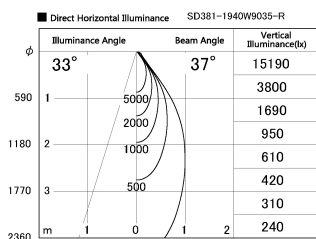

Item no. SD381-1940W9035-R

Series Name: Cledy versa R-G (UL track)
(SD381-R)

Installation	Track mount
Type	Extra high-efficiency tracklight
Fixture wattage	18.6W
Beam angle	37deg
Color Temp.	3500K
CRI	Ra>90
Luminous	1826 lm
Body	Die-castaluminumalloy
Body finish	White
Trim finish	White
Reflector finish	N/A
IP Rate	IP20
Light source	COB module
Input Voltage	AC220~240V
Dimming Type	Non-Dimmable
Certificate	CE,CCC
Cut Hole	N/A