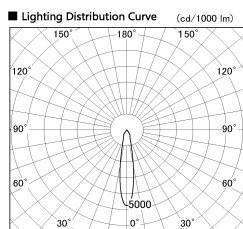

Item no. SD381-1120W9035-R

Series Name: Cledy versa R-G (UL track)  
(SD381-R)

■ Direct Horizontal Illuminance SD381-1120W9035-R

Beam Angle	Vertical Illuminance (lx)
19°	20030
19°	5010
19°	2230
19°	1250
19°	800
19°	560
19°	410
19°	310

Installation	Track mount
Type	Extra high-efficiency tracklight
Fixture wattage	10.5W
Beam angle	19deg
Color Temp.	3500K
CRI	Ra>90
Luminous	1048 lm
Body	Die-cast aluminum alloy
Body finish	White
Trim finish	White
Reflector finish	N/A
IP Rate	IP20
Light source	COB module
Input Voltage	AC220~240V
Dimming Type	Non-Dimmable
Certificate	CE,CCC
Cut Hole	N/A