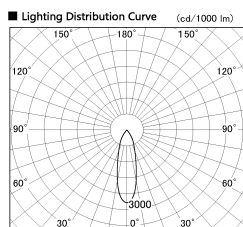

Item no. SD381-1130W9035-R

Series Name: Cledy versa R-G (UL track)  
(SD381-R)

Installation	Track mount
Type	Extra high-efficiency tracklight
Fixture wattage	10.5W
Beam angle	28deg
Color Temp.	3500K
CRI	Ra>90
Luminous	1084 lm
Body	Die-cast aluminum alloy
Body finish	White
Trim finish	White
Reflector finish	N/A
IP Rate	IP20
Light source	COB module
Input Voltage	AC220~240V
Dimming Type	Non-Dimmable
Certificate	CE,CCC
Cut Hole	N/A