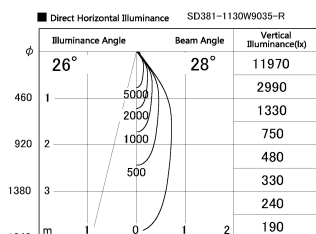

Item no. SD381-1130W9035-R

Series Name: Cledy versa R-G (UL track)  
(SD381-R)

Installation	Track mount
Type	Extra high-efficiency tracklight
Fixture wattage	10.5W
Beam angle	28deg
Color Temp.	3500K
CRI	Ra>90
Luminous	1084 lm
Body	Die-cast aluminum alloy
Body finish	White
Trim finish	White
Reflector finish	N/A
IP Rate	IP20
Light source	COB module
Input Voltage	AC220~240V
Dimming Type	Non-Dimmable
Certificate	CE,CCC
Cut Hole	N/A