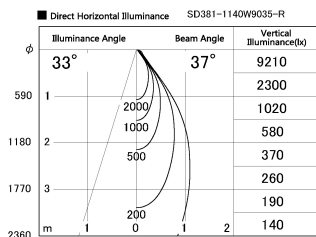

Item no. SD381-1140W9035-R

Series Name: Cledy versa R-G (UL track)  
(SD381-R)

Installation	Track mount
Type	Extra high-efficiency tracklight
Fixture wattage	10.5W
Beam angle	37deg
Color Temp.	3500K
CRI	Ra>90
Luminous	1107 lm
Body	Die-cast aluminum alloy
Body finish	White
Trim finish	White
Reflector finish	N/A
IP Rate	IP20
Light source	COB module
Input Voltage	AC220~240V
Dimming Type	Non-Dimmable
Certificate	CE,CCC
Cut Hole	N/A