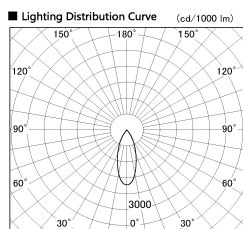

Item no. SD381-1140W9035-R

Series Name: Cledy versa R-G (UL track)  
(SD381-R)

Installation	Track mount
Type	Extra high-efficiency tracklight
Fixture wattage	10.5W
Beam angle	37deg
Color Temp.	3500K
CRI	Ra>90
Luminous	1107 lm
Body	Die-cast aluminum alloy
Body finish	White
Trim finish	White
Reflector finish	N/A
IP Rate	IP20
Light source	COB module
Input Voltage	AC220~240V
Dimming Type	Non-Dimmable
Certificate	CE,CCC
Cut Hole	N/A