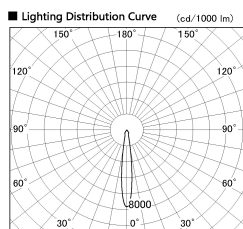

Item no. SD381-0815W9035-R

Series Name: Cledy versa R-G (UL track)
(SD381-R)

■ Direct Horizontal Illuminance SD381-0815W9035-R

φ	Illuminance Angle	Beam Angle	Vertical Illuminance (lx)
220	13°	14°	22680
1			5670
			2520
450			1420
2			910
			630
680			460
3			350
			226
910			169
m			127

Installation	Track mount
Type	Extra high-efficiency tracklight
Fixture wattage	7.5W
Beam angle	16deg
Color Temp.	3500K
CRI	Ra>90
Luminous	731 lm
Body	Die-cast aluminum alloy
Body finish	White
Trim finish	White
Reflector finish	N/A
IP Rate	IP20
Light source	COB module
Input Voltage	AC220~240V
Dimming Type	Non-Dimmable
Certificate	CE,CCC
Cut Hole	N/A