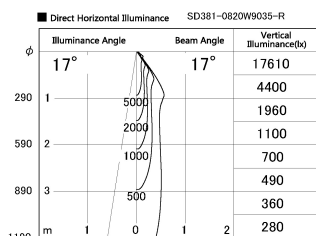

Item no. SD381-0820W9035-R

Series Name: Cledy versa R-G (UL track)  
(SD381-R)

|                  |                                  |
|------------------|----------------------------------|
| Installation     | Track mount                      |
| Type             | Extra high-efficiency tracklight |
| Fixture wattage  | 7.5W                             |
| Beam angle       | 20deg                            |
| Color Temp.      | 3500K                            |
| CRI              | Ra>90                            |
| Luminous         | 760 lm                           |
| Body             | Die-castaluminumalloy            |
| Body finish      | White                            |
| Trim finish      | White                            |
| Reflector finish | N/A                              |
| IP Rate          | IP20                             |
| Light source     | COB module                       |
| Input Voltage    | AC220~240V                       |
| Dimming Type     | Non-Dimmable                     |
| Certificate      | CE,CCC                           |
| Cut Hole         | N/A                              |