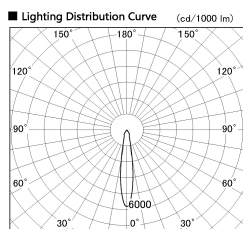

Item no. SD381-0820W9035-R

Series Name: Cledy versa R-G (UL track)  
(SD381-R)

|                  |                                  |
|------------------|----------------------------------|
| Installation     | Track mount                      |
| Type             | Extra high-efficiency tracklight |
| Fixture wattage  | 7.5W                             |
| Beam angle       | 20deg                            |
| Color Temp.      | 3500K                            |
| CRI              | Ra>90                            |
| Luminous         | 760 lm                           |
| Body             | Die-castaluminumalloy            |
| Body finish      | White                            |
| Trim finish      | White                            |
| Reflector finish | N/A                              |
| IP Rate          | IP20                             |
| Light source     | COB module                       |
| Input Voltage    | AC220~240V                       |
| Dimming Type     | Non-Dimmable                     |
| Certificate      | CE,CCC                           |
| Cut Hole         | N/A                              |