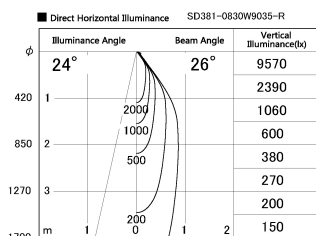

Item no. SD381-0830W9035-R

Series Name: Cledy versa R-G (UL track)  
(SD381-R)

Installation	Track mount
Type	Extra high-efficiency tracklight
Fixture wattage	7.5W
Beam angle	29deg
Color Temp.	3500K
CRI	Ra>90
Luminous	792 lm
Body	Die-castaluminumalloy
Body finish	White
Trim finish	White
Reflector finish	N/A
IP Rate	IP20
Light source	COB module
Input Voltage	AC220~240V
Dimming Type	Non-Dimmable
Certificate	CE,CCC
Cut Hole	N/A