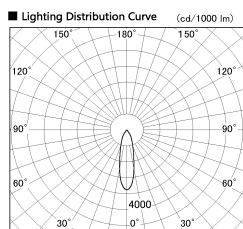

Item no. SD381-0830W9035-R

Series Name: Cledy versa R-G (UL track)  
(SD381-R)

Installation	Track mount
Type	Extra high-efficiency tracklight
Fixture wattage	7.5W
Beam angle	29deg
Color Temp.	3500K
CRI	Ra>90
Luminous	792 lm
Body	Die-castaluminumalloy
Body finish	White
Trim finish	White
Reflector finish	N/A
IP Rate	IP20
Light source	COB module
Input Voltage	AC220~240V
Dimming Type	Non-Dimmable
Certificate	CE,CCC
Cut Hole	N/A