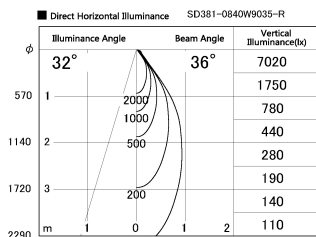

Item no. SD381-0840W9035-R

Series Name: Cledy versa R-G (UL track)
(SD381-R)

Installation	Track mount
Type	Extra high-efficiency tracklight
Fixture wattage	7.5W
Beam angle	38deg
Color Temp.	3500K
CRI	Ra>90
Luminous	808 lm
Body	Die-castaluminumalloy
Body finish	White
Trim finish	White
Reflector finish	N/A
IP Rate	IP20
Light source	COB module
Input Voltage	AC220~240V
Dimming Type	Non-Dimmable
Certificate	CE,CCC
Cut Hole	N/A