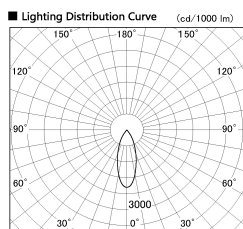

Item no. SD381-0840W9035-R

Series Name: Cledy versa R-G (UL track)
(SD381-R)

Installation	Track mount
Type	Extra high-efficiency tracklight
Fixture wattage	7.5W
Beam angle	38deg
Color Temp.	3500K
CRI	Ra>90
Luminous	808 lm
Body	Die-castaluminumalloy
Body finish	White
Trim finish	White
Reflector finish	N/A
IP Rate	IP20
Light source	COB module
Input Voltage	AC220~240V
Dimming Type	Non-Dimmable
Certificate	CE,CCC
Cut Hole	N/A