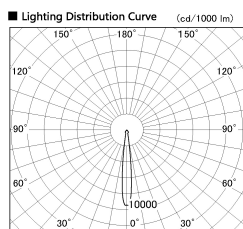

Item no. SD381-3515W9040-R

Series Name: Cledy versa R-G (UL track)  
(SD381-R)

■ Direct Horizontal Illuminance SD381-3515W9040-R

φ	Illuminance Angle	Beam Angle	Vertical Illuminance (lx)	
190	11°	12°	149840	
1			37460	
			16650	
380			9370	
2			5990	
570			4160	
3			3060	
770			2340	
m	1	0	1	2

Installation	Track mount
Type	Extra high-efficiency tracklight
Fixture wattage	36W
Beam angle	12deg
Color Temp.	4000K
CRI	Ra>90
Luminous	3964 lm
Body	Die-castaluminumalloy
Body finish	White
Trim finish	White
Reflector finish	N/A
IP Rate	IP20
Light source	COB module
Input Voltage	AC220~240V
Dimming Type	Non-Dimmable
Certificate	CE,CCC
Cut Hole	N/A