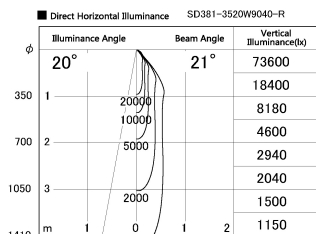

Item no. SD381-3520W9040-R

Series Name: Cledy versa R-G (UL track)  
(SD381-R)

Installation	Track mount
Type	Extra high-efficiency tracklight
Fixture wattage	36W
Beam angle	21deg
Color Temp.	4000K
CRI	Ra>90
Luminous	4274 lm
Body	Die-castaluminumalloy
Body finish	White
Trim finish	White
Reflector finish	N/A
IP Rate	IP20
Light source	COB module
Input Voltage	AC220~240V
Dimming Type	Non-Dimmable
Certificate	CE,CCC
Cut Hole	N/A