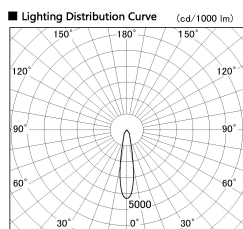

Item no. SD381-3520W9040-R

Series Name: Cledy versa R-G (UL track)  
(SD381-R)

Installation	Track mount
Type	Extra high-efficiency tracklight
Fixture wattage	36W
Beam angle	21deg
Color Temp.	4000K
CRI	Ra>90
Luminous	4274 lm
Body	Die-castaluminumalloy
Body finish	White
Trim finish	White
Reflector finish	N/A
IP Rate	IP20
Light source	COB module
Input Voltage	AC220~240V
Dimming Type	Non-Dimmable
Certificate	CE,CCC
Cut Hole	N/A