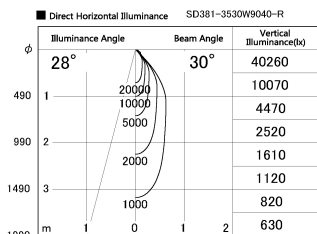

Item no. SD381-3530W9040-R

Series Name: Cledy versa R-G (UL track)
(SD381-R)

Installation	Track mount
Type	Extra high-efficiency tracklight
Fixture wattage	36W
Beam angle	30deg
Color Temp.	4000K
CRI	Ra>90
Luminous	4289 lm
Body	Die-castaluminumalloy
Body finish	White
Trim finish	White
Reflector finish	N/A
IP Rate	IP20
Light source	COB module
Input Voltage	AC220~240V
Dimming Type	Non-Dimmable
Certificate	CE,CCC
Cut Hole	N/A