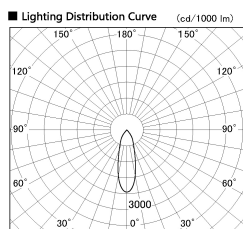

Item no. SD381-3530W9040-R

Series Name: Cledy versa R-G (UL track)
(SD381-R)

Installation	Track mount
Type	Extra high-efficiency tracklight
Fixture wattage	36W
Beam angle	30deg
Color Temp.	4000K
CRI	Ra>90
Luminous	4289 lm
Body	Die-castaluminumalloy
Body finish	White
Trim finish	White
Reflector finish	N/A
IP Rate	IP20
Light source	COB module
Input Voltage	AC220~240V
Dimming Type	Non-Dimmable
Certificate	CE,CCC
Cut Hole	N/A